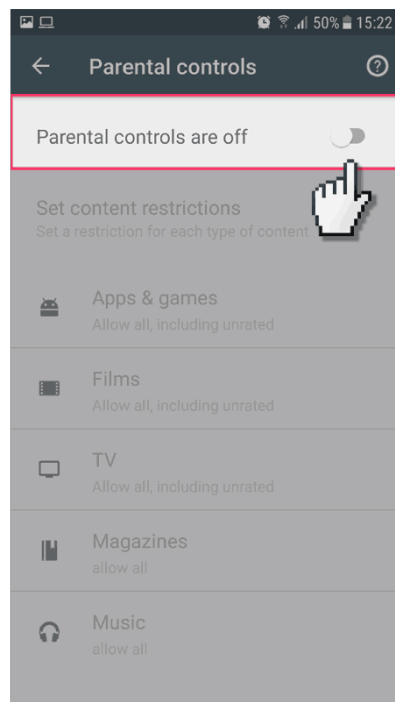

Parental controls guide

Parental Controls information

Type of guide

Entertainment & Search engines

Features and Benefits

Google Play restrictions allow you to set the maturity level of apps and set a PIN code for purchases.

- 1 Go on to the Google Play app on your device. And select the three lines icon to open up the settings.

Google Play

Step by step guide

2

Scroll down and select 'Settings'.

Google Play

Step by step guide

3

Select 'Parental Controls'.

Step by step guide

4

Switch the parental controls switch to 'on'.

Step by step guide

5

It will ask you to create a 4 digit PIN which will be needed to change the settings in the future. It will ask you to enter this twice for confirmation.

Step by step guide

6

You then have the option to add restrictions to all the different types of content depending on the age of the child.