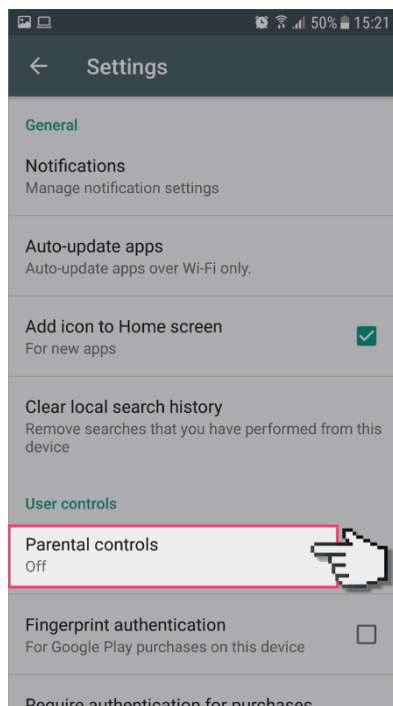

- 1 Go on to the Google Play app on your device. And select the three lines icon to open up the settings.

Google Play

Step by step guide

2

Scroll down and select 'Settings'.

Google Play

Step by step guide

3

Select 'Parental Controls'.

Step by step guide

4

Switch the parental controls switch to 'on'.

Step by step guide

5

It will ask you to create a 4 digit PIN which will be needed to change the settings in the future. It will ask you to enter this twice for confirmation.