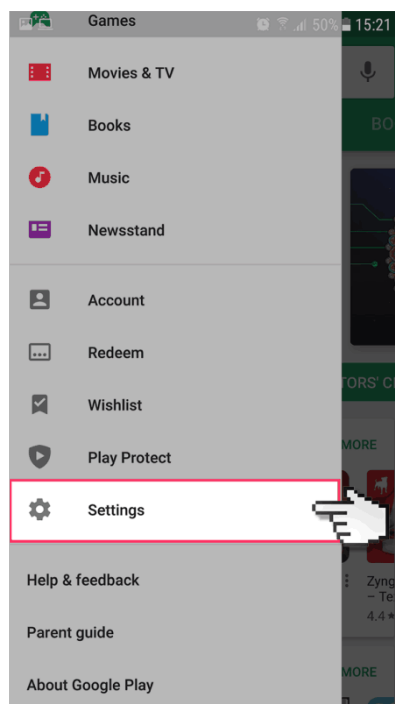

- 1 Go on to the Google Play app on your device. And select the three lines icon to open up the settings.

Google Play

Step by step guide

2

Scroll down and select 'Settings'.

Google Play

Step by step guide

3