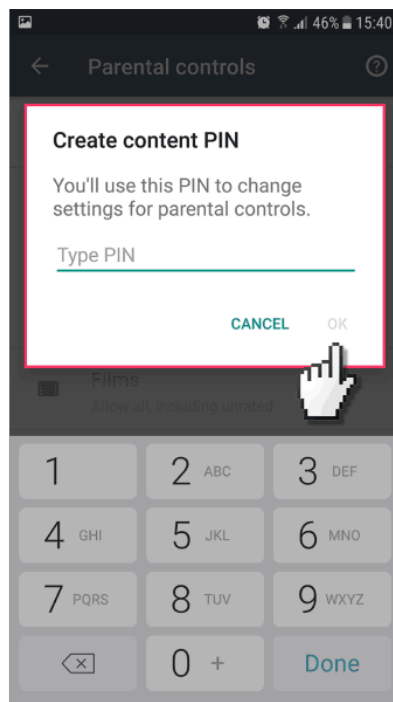

- 1 Go on to the Google Play app on your device. And select the three lines icon to open up the settings.

Google Play

Step by step guide

2

Scroll down and select 'Settings'.

Google Play

Step by step guide

3

Select 'Parental Controls'.

Step by step guide

4

Switch the parental controls switch to 'on'.

Step by step guide

5

It will ask you to create a 4 digit PIN which will be needed to change the settings in the future. It will ask you to enter this twice for confirmation.